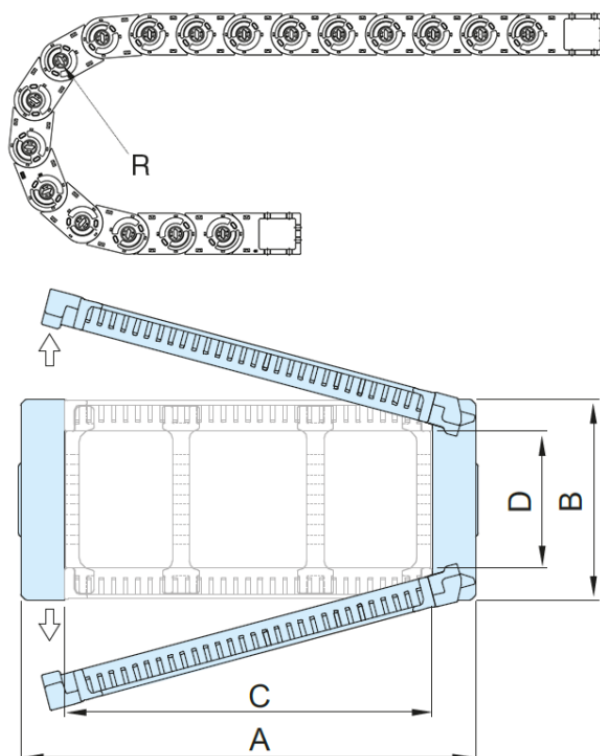

Article number: 18ST095N150R280

Description: ST Shift cable chain, ST095N.150 Radius 280 - Hoved nr. (1LK)
Type ST 095N.150.R280

Measures

A = 188

B = 82

C = 150

D = 56

I = 95

R = 280